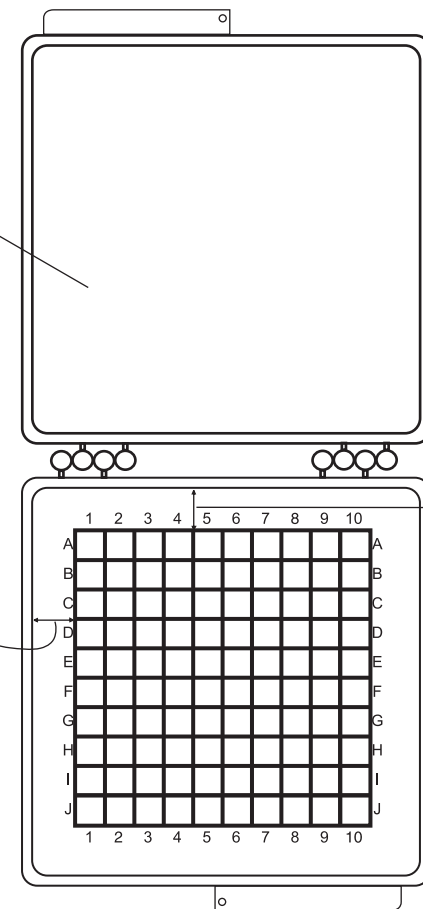

Inside Box Lid

.237"  
Do NOT  
measure from  
the hinge

.237"

Cell Size: 0.132" x 0.132"  
Ink Color: Black

<b>Gel-Pak</b> <small>Protecting the World's Valuable Devices</small>		31398 Huntwood Ave. Hayward, CA 94544 (510) 576-2220 <a href="http://www.gelpak.com">www.gelpak.com</a>
Description: Gel-Pak Print# P-0400 (10x10x10x10) <sup>TMK</sup>		
Part # P-0400	Rev: 1	
Dwg # P-0400_AD-22.ai	Date: 7/27/06	
Scale: 1:1	Dimensions: inches	Sheet: 1 of 1