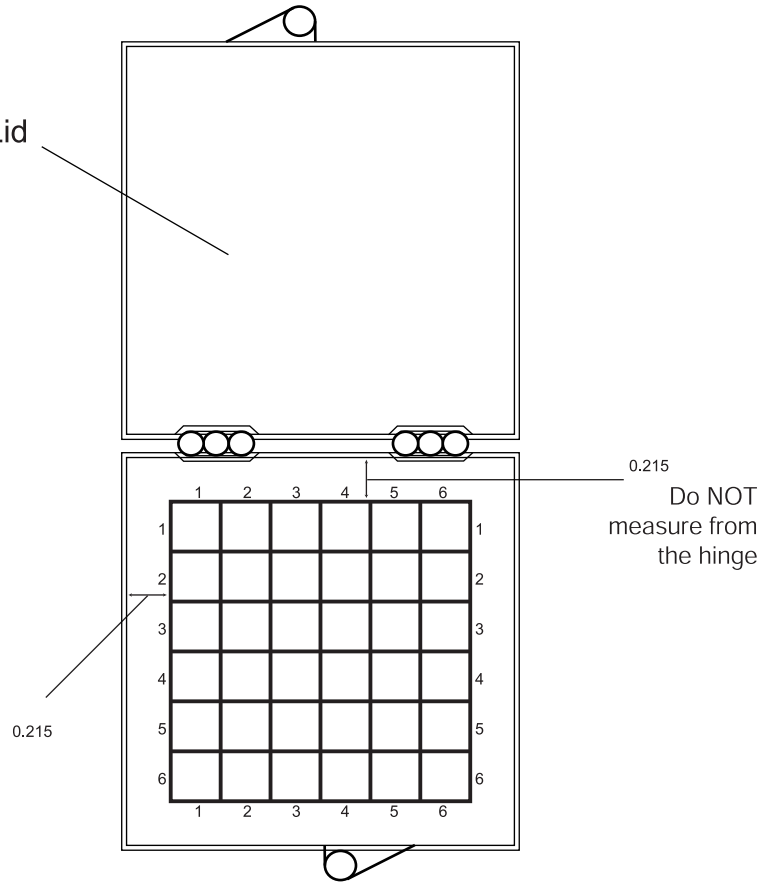

Inside Box Lid

Cell Size 0.24 x 0.24 in
Line Wt 0.02

GEL-PAK[®]

31398 Huntwood Ave.
Hayward, CA 94544
(510) 576-2220

www.gelpak.com

Description:

GEL-PAK Print #P-0339 (6 x 6)

TMK

Part # P-0339

Rev: 1

Dwg # P-0339.eps

Date: 1/14/04

Scale: 1:1

Dimensions: inches

Sheet: 1 of 1