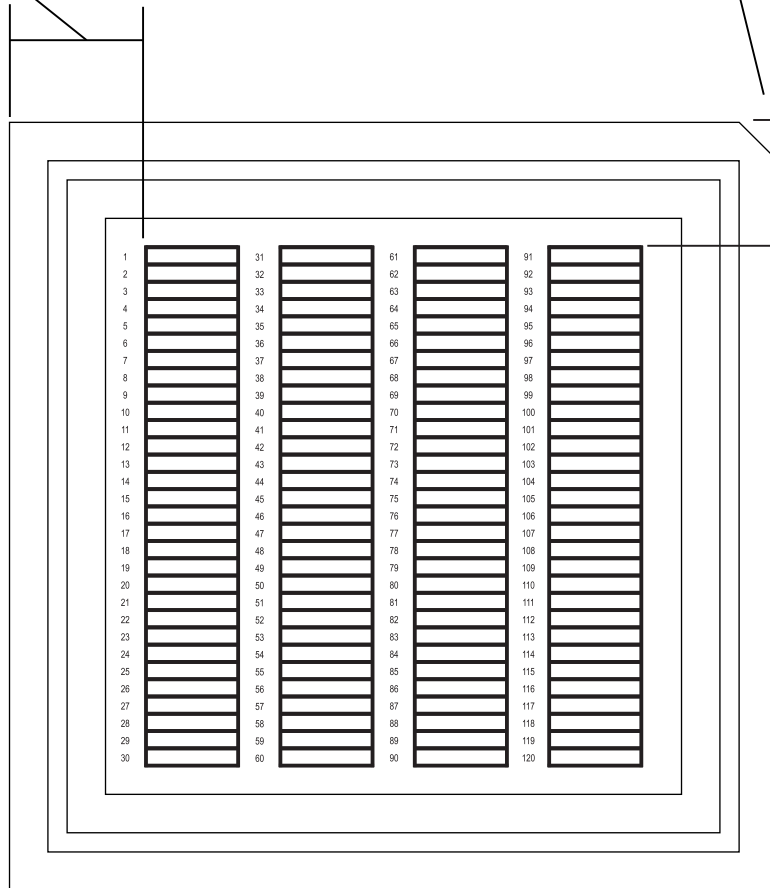

Note: cut corner is located top right.

0.700"

0.642"

Cell Size = 0.460" x 0.070" I.D.  
 Line Weight = 0.020"  
 Font = Arial Regular 3 point

31398 Huntwood Ave.  
 Hayward, CA 94544  
 (510) 576-2220  
 www.gelpak.com

Description:		
GEL-PAK Print #P-0324 (4 x 30/Bars)		
Part # P-0324	Rev: 2	
Dwg # P-0324.eps	Date: 12/12/02	
Scale: 1:1	Dimensions: inches	Sheet: 1 of 1

TMK