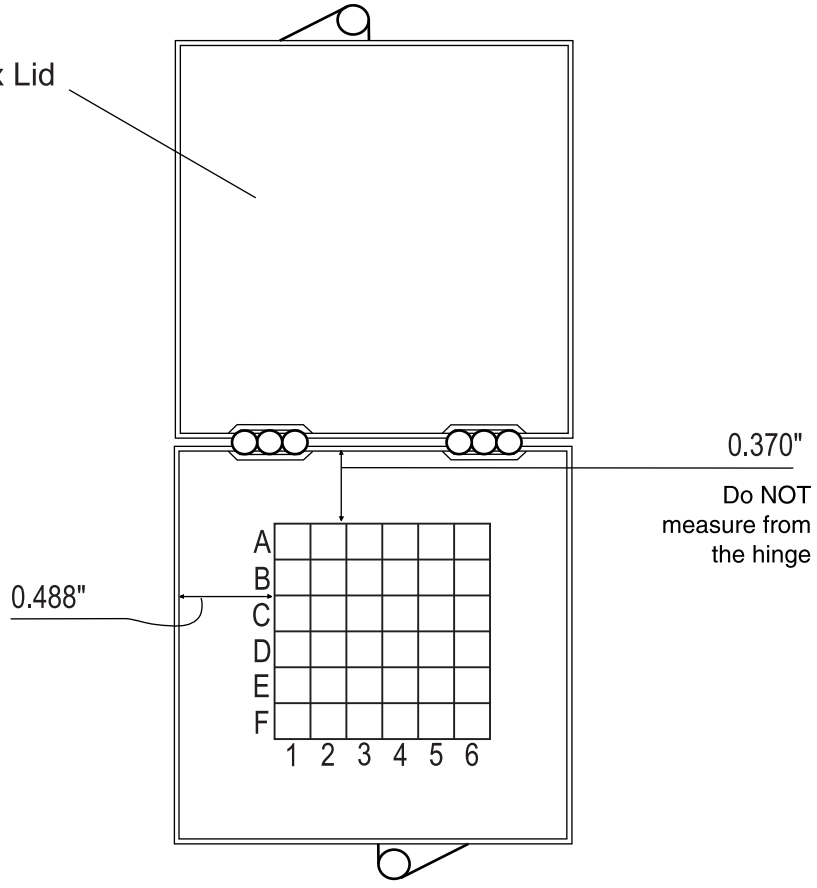

Inside Box Lid

Cell Size: 0.177" x 0.177" i.d.  
Line Weight: 0.010"  
Font: Arial Narrow 12 pt.

31398 Huntwood Ave.  
Hayward, CA 94544  
(510) 576-2220

[www.gelpak.com](http://www.gelpak.com)

Description:

GEL-PAK Print #P-0223 (6 x 6)

TMK

Part # P-0223

Rev: 1

Dwg # P-0223\_AD-22.eps

Date: 4/25/02

Scale: 1:1

Dimensions: inches