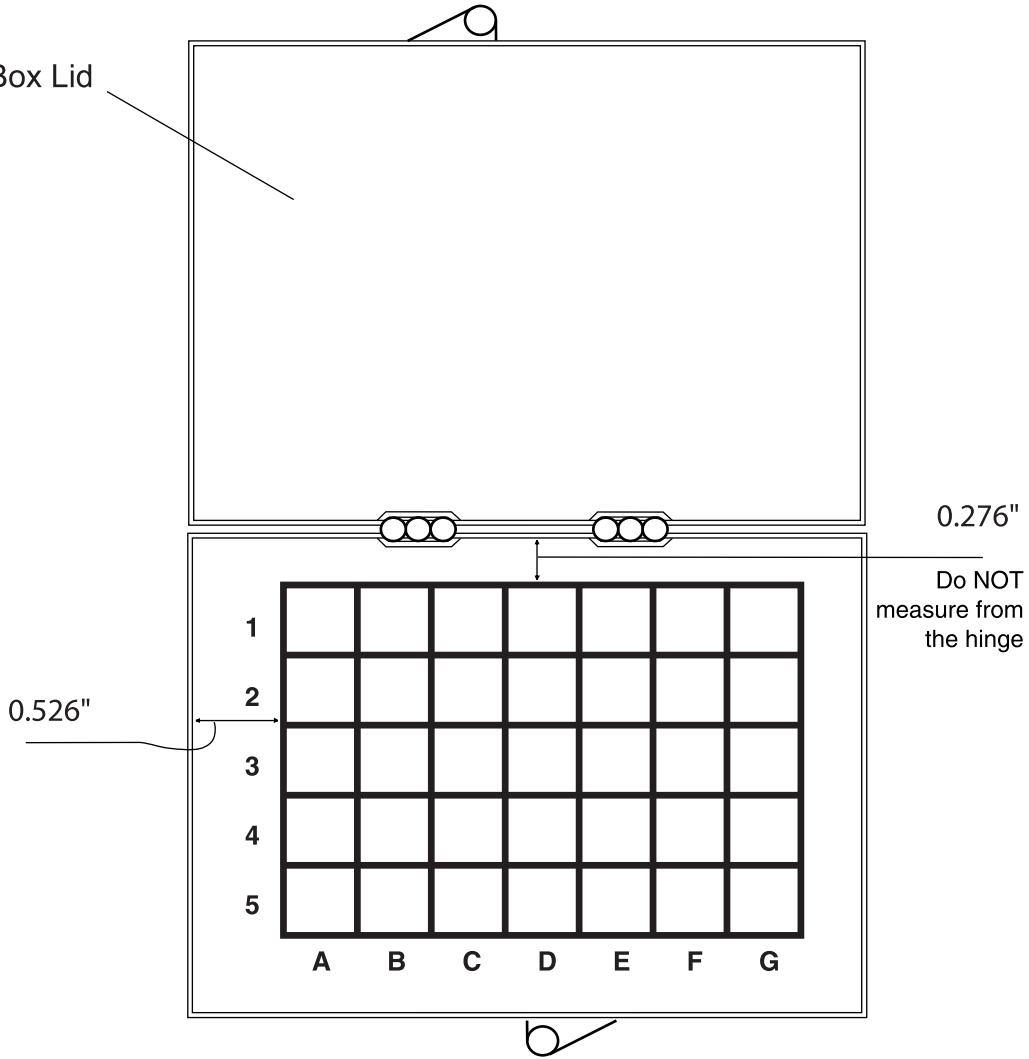

Inside Box Lid

Cell Size 0.350 x 0.330
Line Wt. 0.035
Alphanumeric size: 10 pt. bold

31398 Huntwood Ave.
Hayward, CA 94544
(510) 576-2220

www.gelpak.com

Description:

GEL-PAK Print #P-0201 (7 x 5)

TMK

Part # P-0201

Rev:

Dwg # P-0201.eps

Date: 12/22/00

Scale: 1:1

Dimensions: inches

Sheet: 1 of 1