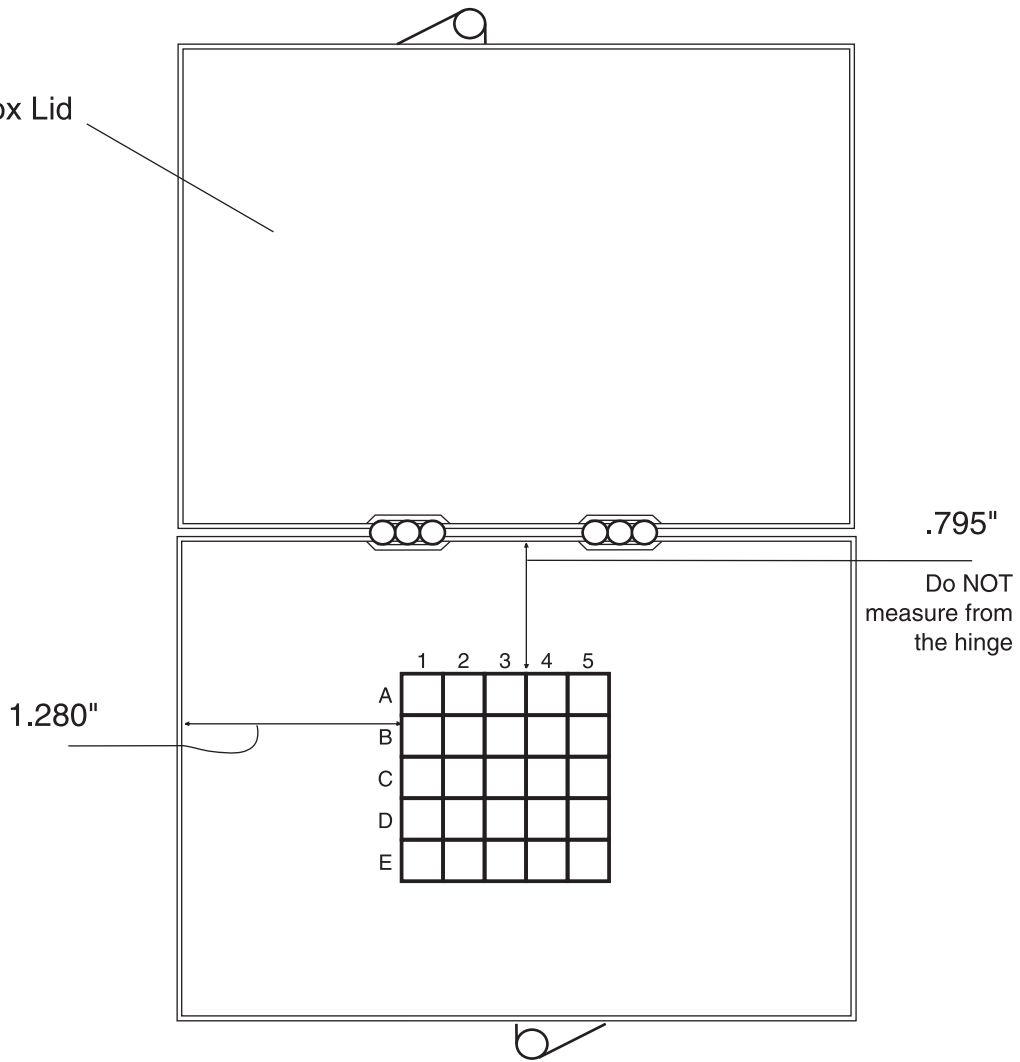

Inside Box Lid

1.280"

.795"

Do NOT
measure from
the hinge

	1	2	3	4	5
A					
B					
C					
D					
E					

Cell Size = 0.196" x 0.196"
Line Weight = 0.020"
Font is Helvetica Regular 8 pt.

Gel-Pak
Protecting the World's Valuable Devices

31398 Huntwood Ave.
Hayward, CA 94544
(510) 576-2220

www.gelpak.com

Description:

GEL-PAK Print #P-0162 (5 x 5)

TMK

Part # P-0162

Rev: 1

Dwg # P-0162_AD-803.ai

Date: 9/5/00

Scale: 1:1

Dimensions: inches

Sheet: 1 of 1