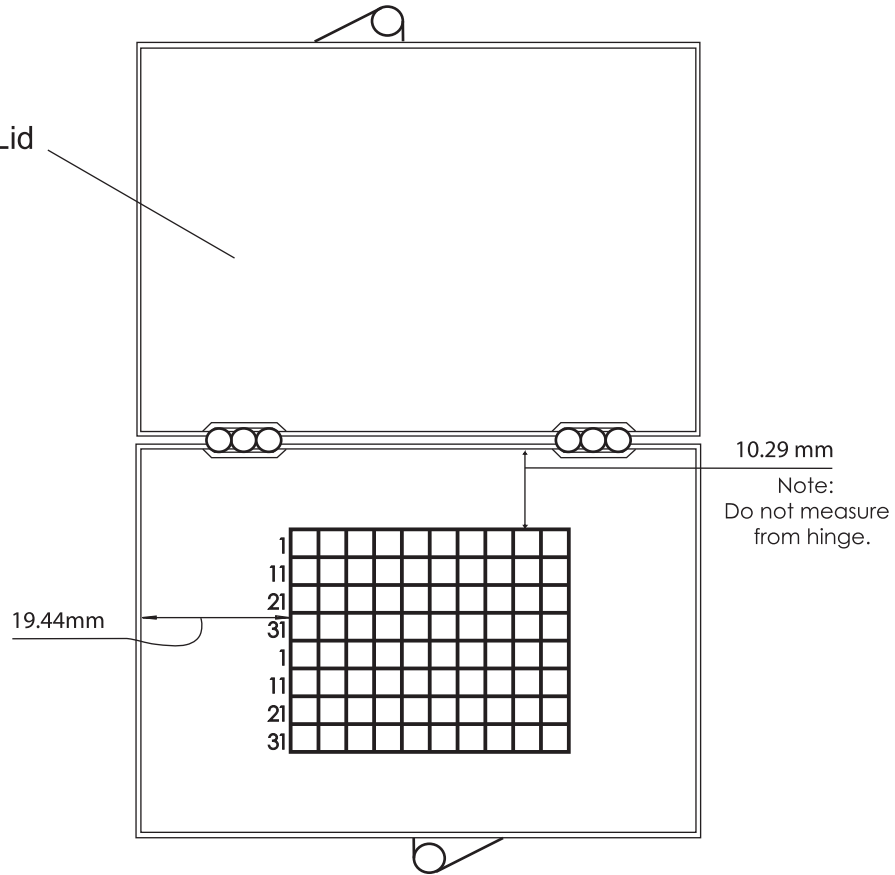

Inside Box Lid

Cell Size: 3.18 mm x 3.18 mm
Line Weight: 0.50 mm

Font Style: Century Gothic
Font Size: 8 pt.

Gel-Pak
Protecting the World's Valuable Devices

31398 Huntwood Ave.
Hayward, CA 94544
(510) 576-2220
www.gelpak.com

Description:

GEL-PAK Print #P-0109 (10 x 8)

TMK

Part # P-0109

Rev: 1

Dwg # P-0109.ai

Date: 8/10/05

Scale: 1:1

Dimensions: mm

Sheet: 1 of 1