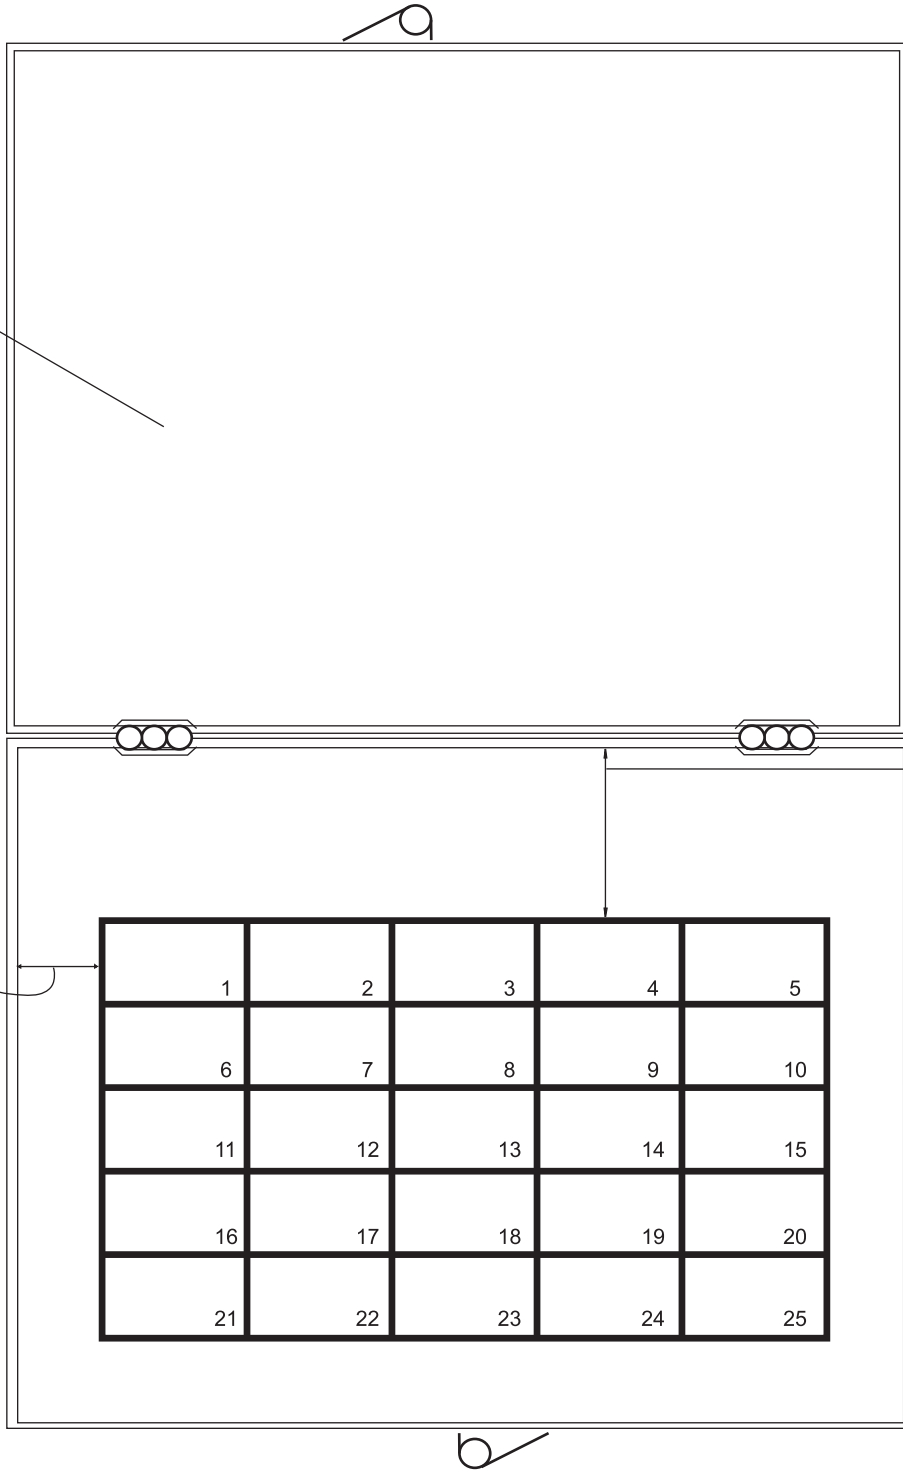

Inside Box Lid

Cell Size: 0.720" x 0.400"  
Line Weight: 0.035"  
Font Style: Arial  
Font Size: 8pt

**Gel-Pak**  
Protecting the World's Valuable Devices

31398 Huntwood Ave.  
Hayward, CA 94544  
(510) 576-2220  
www.gelpak.com

Description:

GEL-PAK Print #P-0088BL(5 x 5/No logo)

Part # P-0088BL

Rev: 1

Dwg # P-0088-BL\_AD-1135.ai

Date: 06/22/06

Scale: 1:1

Dimensions: inches