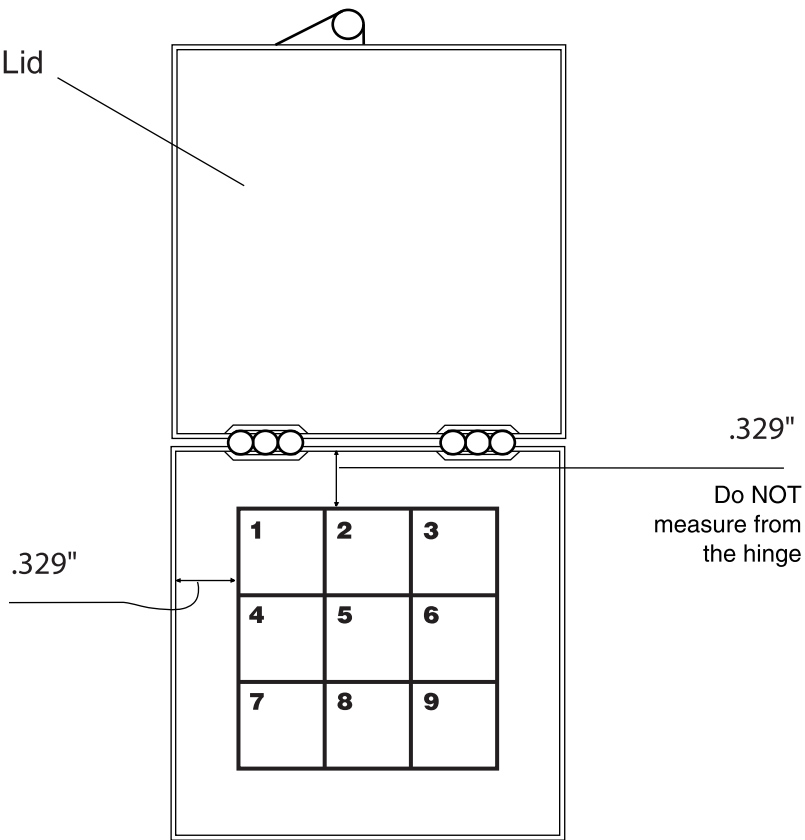

Inside Box Lid

Cell Size: 0.430" x 0.430"  
Line Weight: 0.020"

31398 Huntwood Ave.  
Hayward, CA 94544  
(510) 576-2220

[www.gelpak.com](http://www.gelpak.com)

Description:

GEL-PAK Print #P-0050 (3 x 3)

TMK

Part # P-0050

Rev: 1

Dwg # P-0050\_AD-22.eps

Date: 12/14/00

Scale: 1:1

Dimensions: inches

Sheet: 1 of 1