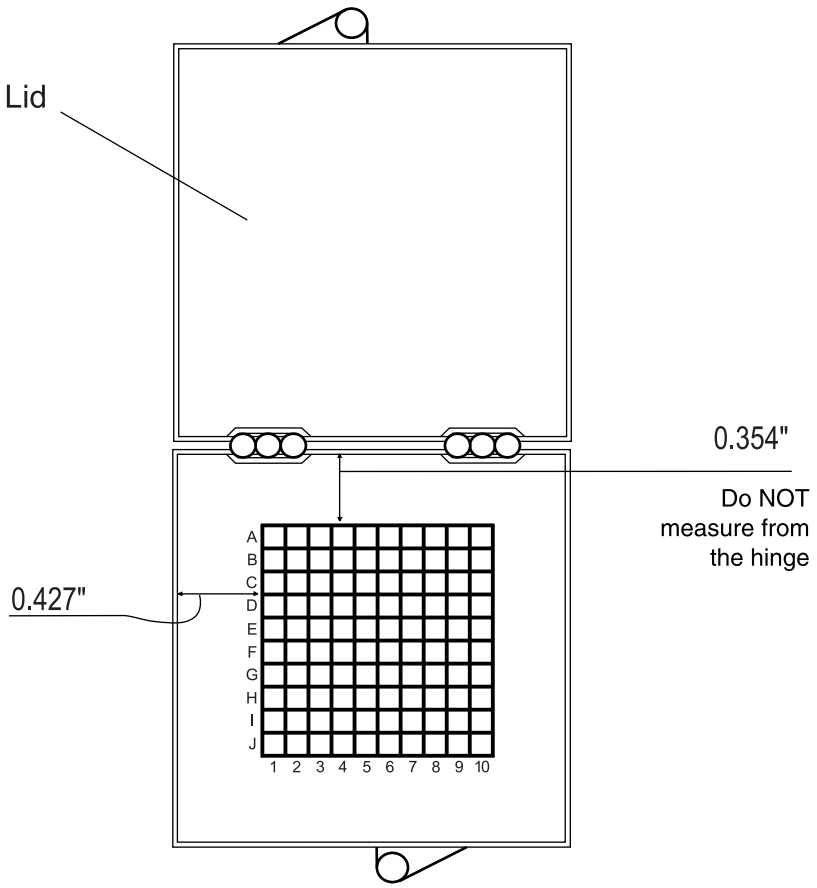

Inside Box Lid

Cell Size = 0.100" X 0.100"
Line Weight = 0.020"
Font = Arial

31398 Huntwood Ave.
Hayward, CA 94544
(510) 576-2220

www.gelpak.com

| | | |
|---|--------------------|---------------|
| Description: GEL-PAK Print #P-0034 (10 x 10) | | |
| Part # P-0034 | Rev: 1 | |
| Dwg # P-0034.eps | Date: | 4/25/02 |
| Scale: 1:1 | Dimensions: inches | Sheet: 1 of 1 |