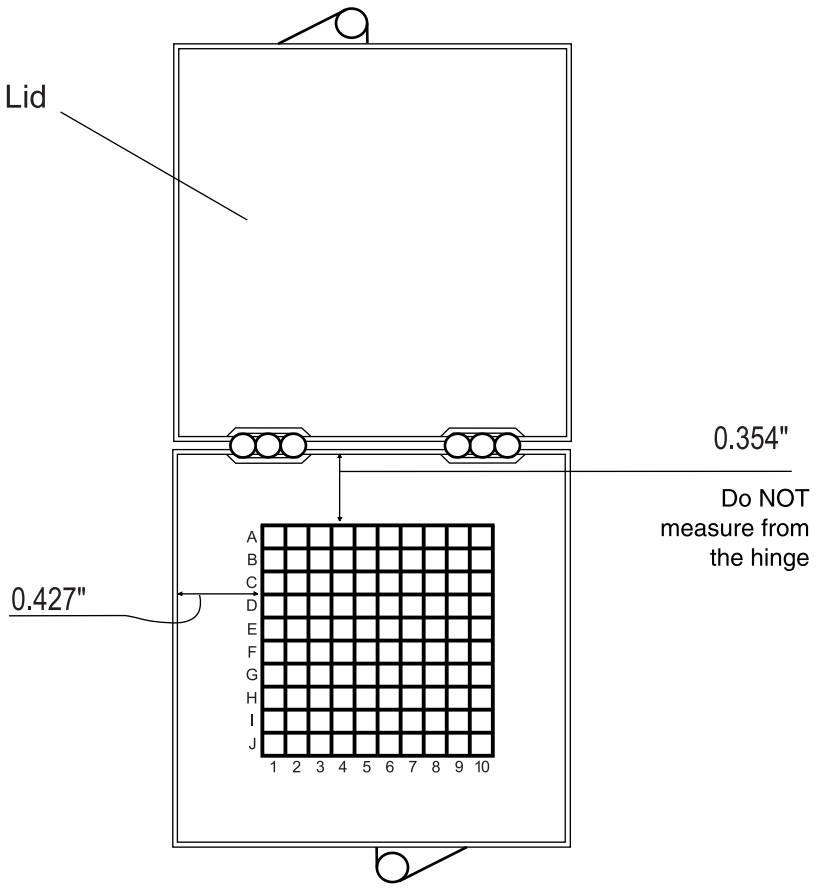

Inside Box Lid

Cell Size = 0.100" X 0.100"
 Line Weight = 0.020"
 Font = Arial

		31398 Huntwood Ave. Hayward, CA 94544 (510) 576-2220 www.gelpak.com	
		Description: GEL-PAK Print #P-0034 (10 x 10)	
Part # P-0034		Rev: 1	
Dwg # P-0034.eps		Date: 4/25/02	
Scale: 1:1	Dimensions: inches	Sheet: 1 of 1	